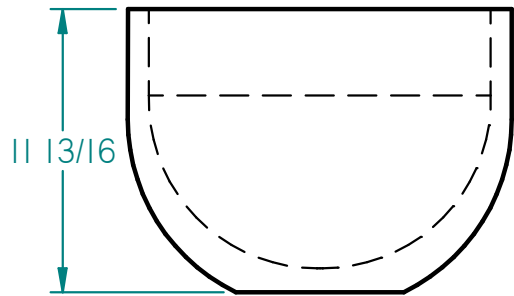

Ø 16

11 13/16

95 Pound Capacity

Ø 14

9 1/2

60 Pound Capacity

Ø 12 1/16

8 1/2

40 pound Capacity

Ø 11

8 3/16

30 Pound Capacity

Ø 8 11/16

15 Pound Capacity

5 1/2

6 1/4

Ø 5 1/8

10 Pound Capacity

7

95 Pound Pot

60 Pound Pot

40 Pound Pot

30 Pound Pot

40 & 15 Pound Pots

30 Pound Module

30 & 15 Pound Module

30, 15, & 10 Pound Module

5 - 10 Pound Module

2-15 Pound Module

2-15 & 2-10 Pound Module

Gathering Angle Sketch  
60 & 2-10